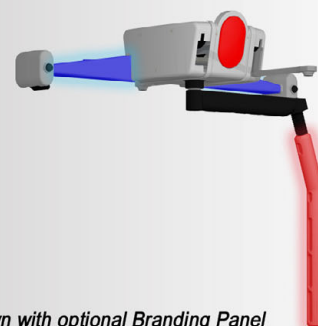

For complete system options and pricing visit: www.Belangerinc.com/kondor-build-a-wash